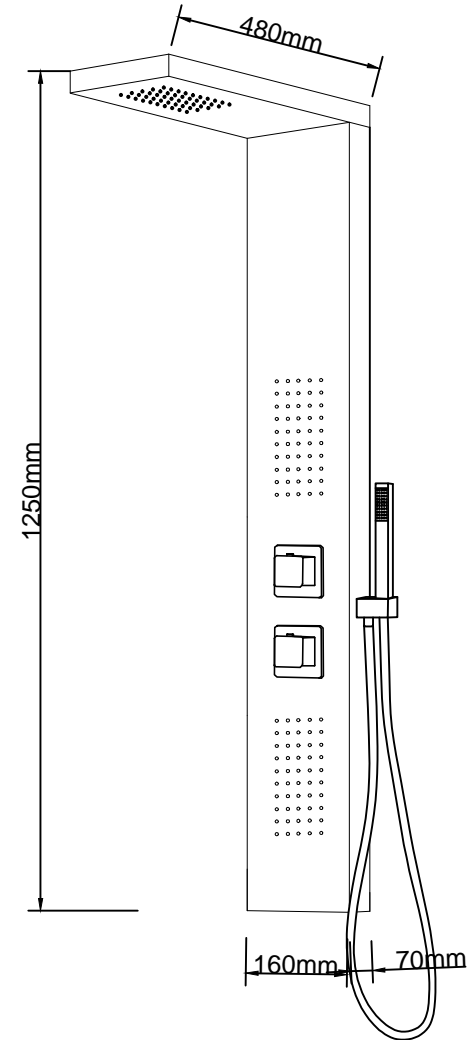

shower panel

MODEL : ID-870

PaGE 1

PaGE 3

No.	Description	QTY
A		1
B		4
C		1
D		1
E		4
F		4
G		2
H		4