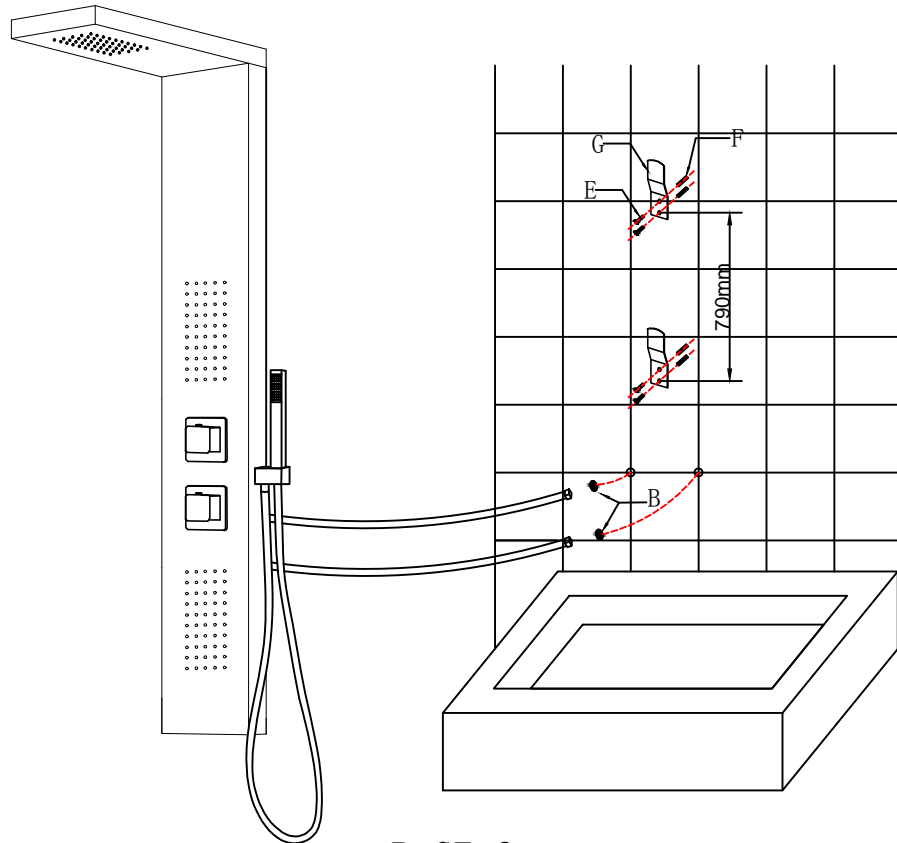

shower panel

MODEL : ID-870

PaGE 1

PaGE 3

No.	Description	QTY
A		1
B		4
C		1
D		1
E		4
F		4
G		2
H		4