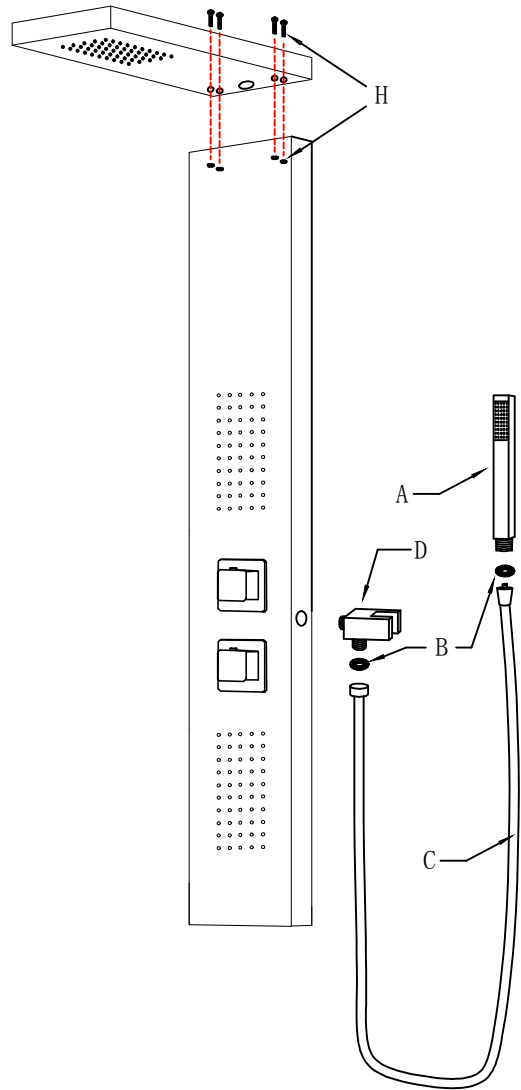

shower panel

MODEL : ID-870

PaGE 1

PaGE 3

No.	Description	QTY
A		1
B		4
C		1
D		1
E		4
F		4
G		2
H		4