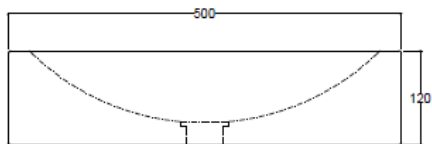

INTER
DISTRIBUTION

TOP VIEW

ELEVATION

FRONT / SIDE VIEW

Sardinia

Art.	size (W'D'H)	material	box / pall	pcs/box	box size	net kg/pcs	gross kg/box	pallet size	SH Code
MSJ187	350*500*120	marble							