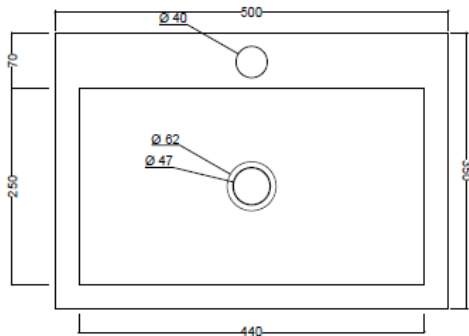

INTER
DISTRIBUTION

TOP VIEW

ELEVATION

FRONT / SIDE VIEW

Sardinia

Art.	size (W'D'H)	material	box / pall	pcs/box	box size	net kg/pcs	gross kg/box	pallet size	SH Code
MSJ187	350*500*120	marble							