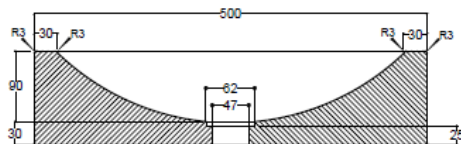

INTER
DISTRIBUTION

TOP VIEW

ELEVATION

FRONT / SIDE VIEW

Sardinia

Art.	size (W'D'H)	material	box / pall	pcs/box	box size	net kg/pcs	gross kg/box	pallet size	SH Code
MSJ187	350*500*120	marble							